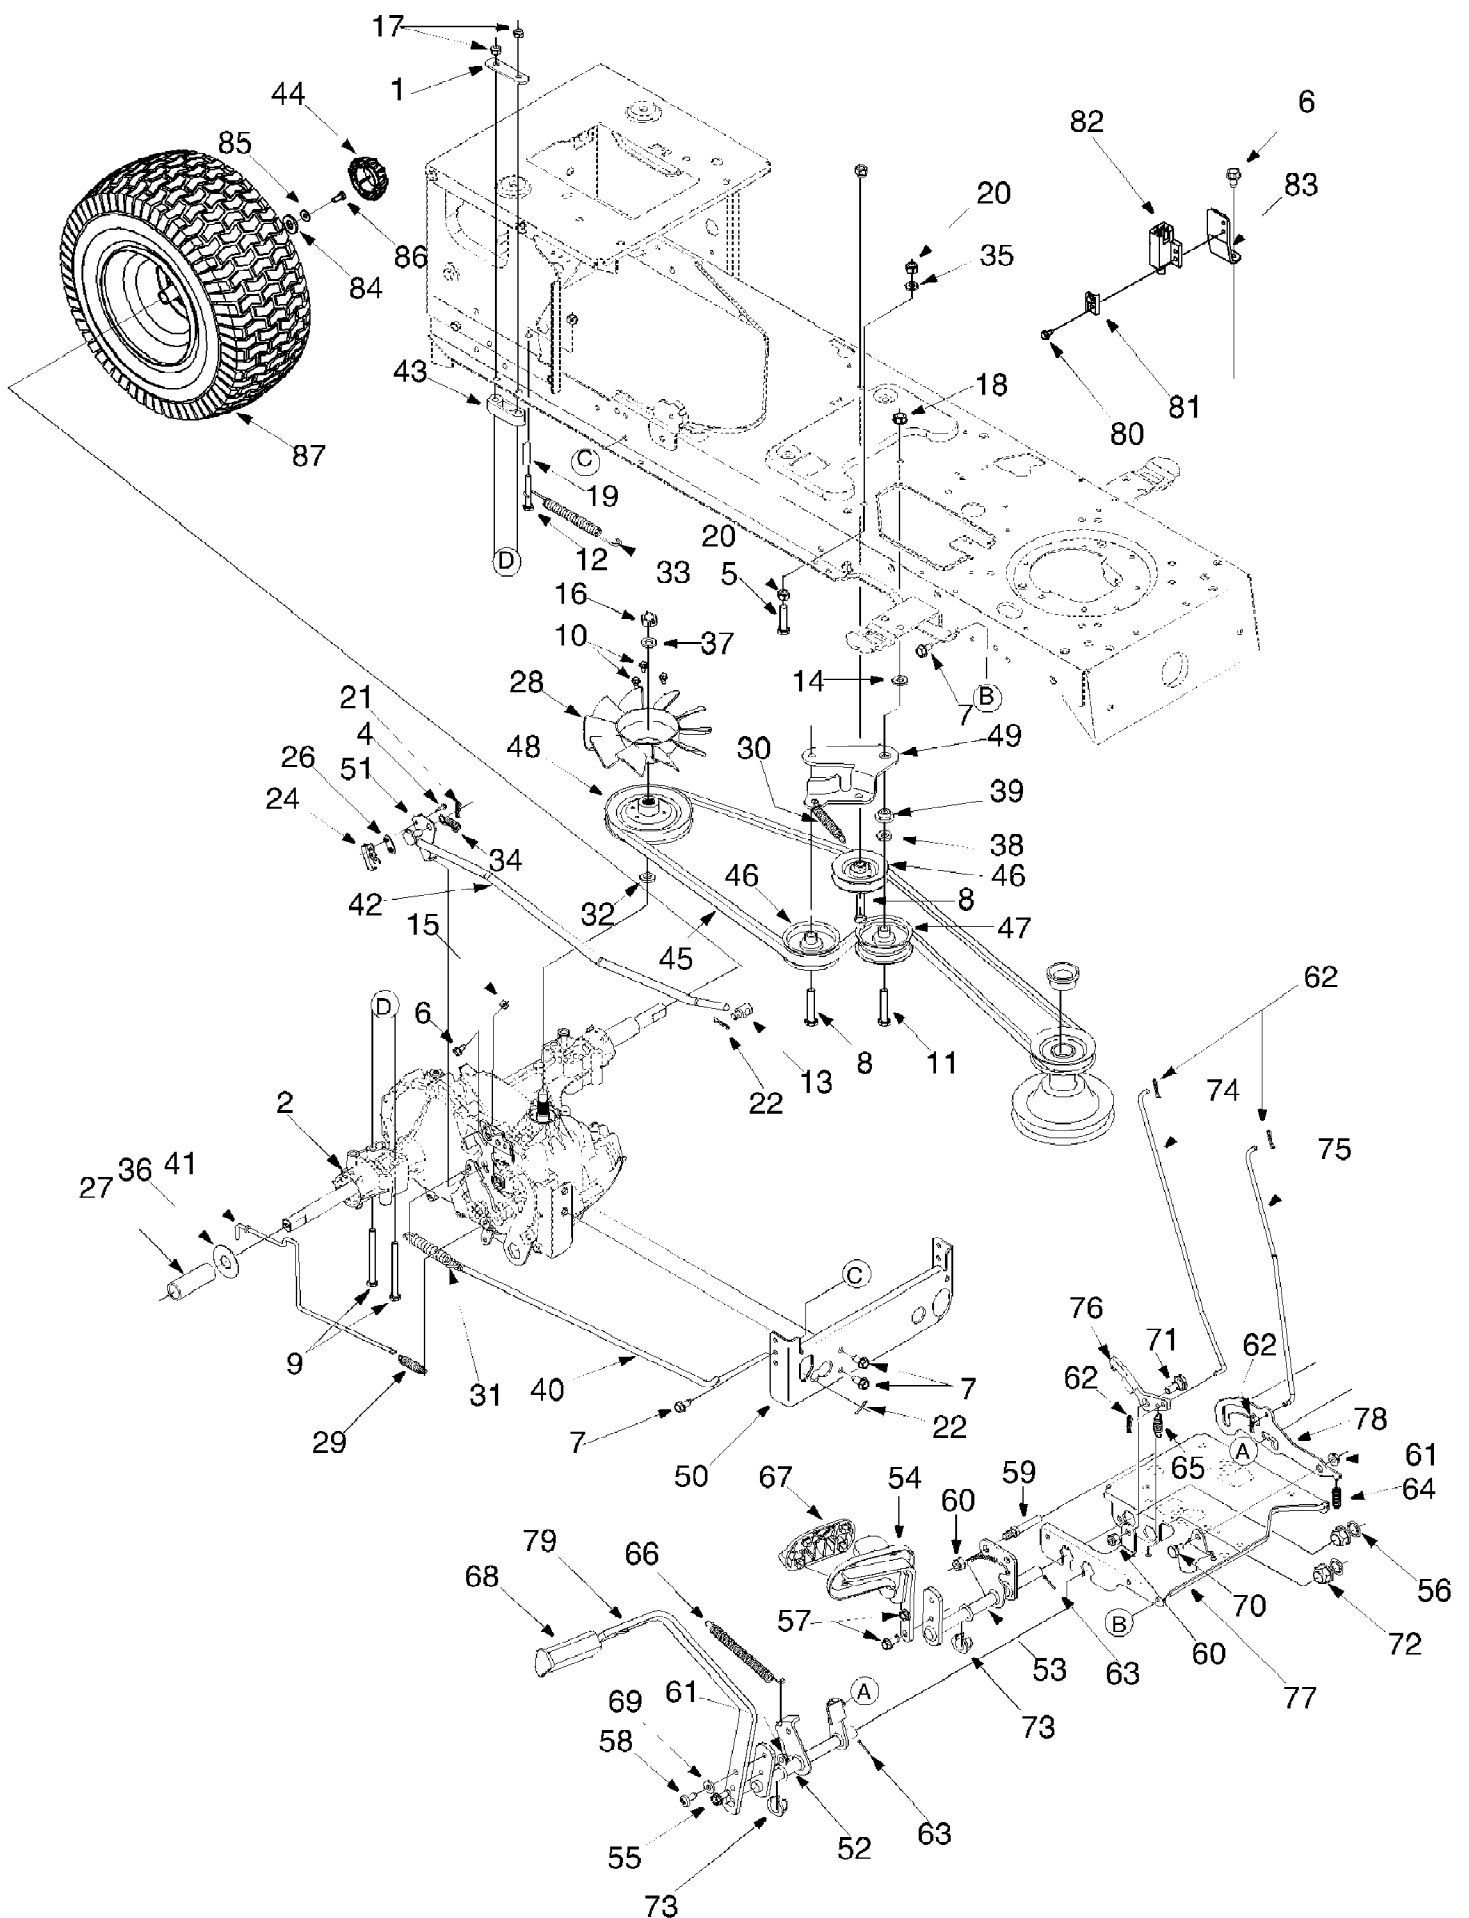

13A4616H790 LT-946H (2005)
Drive & Rear Wheels

Page 7 of 28

Ref #	Part Number	Qty	S/P/F	Description
1	17840	1	S	Transmission Mounting Bracket
2	618-0319	1	S	Hydrostatic Transmission
3	629-0949A	1		Harness Assembly (Not Shown)
4	710-0227	1	/P	AB Screw #8-18 x 0.5
5	710-0344	1	/P	Hex Bolt 3/8-16 x 1.5
6	710-0599	1	/P	TT Screw 1/4-20 x 0.5
7	710-0726	1	/P	AB Screw 5/16-12 x 0.75
8	710-0502A	1	/P	TT Sems Screw 3/8-16 x 1.250
9	710-1266	1	/P	Hex Bolt 5/16-18 x 3.5
10	710-3007	1	/P	Carriage Screw
11	710-3011	1	/P	Hex Bolt 3/8-16 x 2.25
12	710-0809	1		Screw, 1/4-20 x 1.250
13	711-0832	1	S	Ferrule
14	736-0320	1	/P	Flat Washer,.38 x 1.38 x.125
15	712-0291	1	S	Hex Lock Nut 1/4-20
16	712-3066	1	S	Hex Nut, 1/2-20
17	712-04063	1	/P	Flange Lock Nut, 5/16-18
18	712-0431	1	S	Flanged Lock Nut 3/8-16
19	750-0566A	1	/P	Spacer,.260 x.372 x 1.030 Lg
20	712-3017	1	S	Hex Nut 3/8-16
21	714-0104	1	S	Cotter Pin
22	714-0111	1	S	Cotter Pin
23	725-0157	1	/P	Cable Tie (Not shown)
24	725-1644	1		Switch
25	726-0154	1	S	Cable Tie (Not shown)
26	726-0320	1	S	Insulator Nut Plate
27	731-04682	1		Sleeve, 0.758 x 0.821 x 1.5
28	731-1449A	1	S	Blade Fan
29	732-0209	1	S	Extension Spring
30	732-0429A	1	S	Extension Spring
31	732-0716	1	S	Extension Spring
32	732-0729	1	/P	Wire Ring
33	732-0994	1		Extension Spring
34	732-3118	1		Extension Spring
35	736-0169	1	S	Lock Washer
36	736-0866	1		Flat Washer
37	736-0921	1	S	Lock Washer
38	736-3010	1		Flat Washer
39	738-0372B	1	/P	Shoulder Spacer
40	747-04139	1		Brake Rod
41	747-1149	1		Bypass Rod
42	747-1151	1		Control Rod
43	748-0334	1	S	Transaxle Spacer
44	731-2290A	1	/P	Hub Cap
45	754-0461	1	S	V Belt, A x 78" Lg
46	756-0116A	1	S	Idler Pulley
47	756-0981B	1	S	Flat Idler Pulley
48	756-04111	1		Input Pulley
49	783-04442	1		Idler Bracket
50	783-0810B	1	S	Torq Bracket
51	783-1019	1	S	Actuator Bracket
52	647-0031B	1	S	Brake Control Assembly
53	647-0049A	1	S	Brake Control Assembly