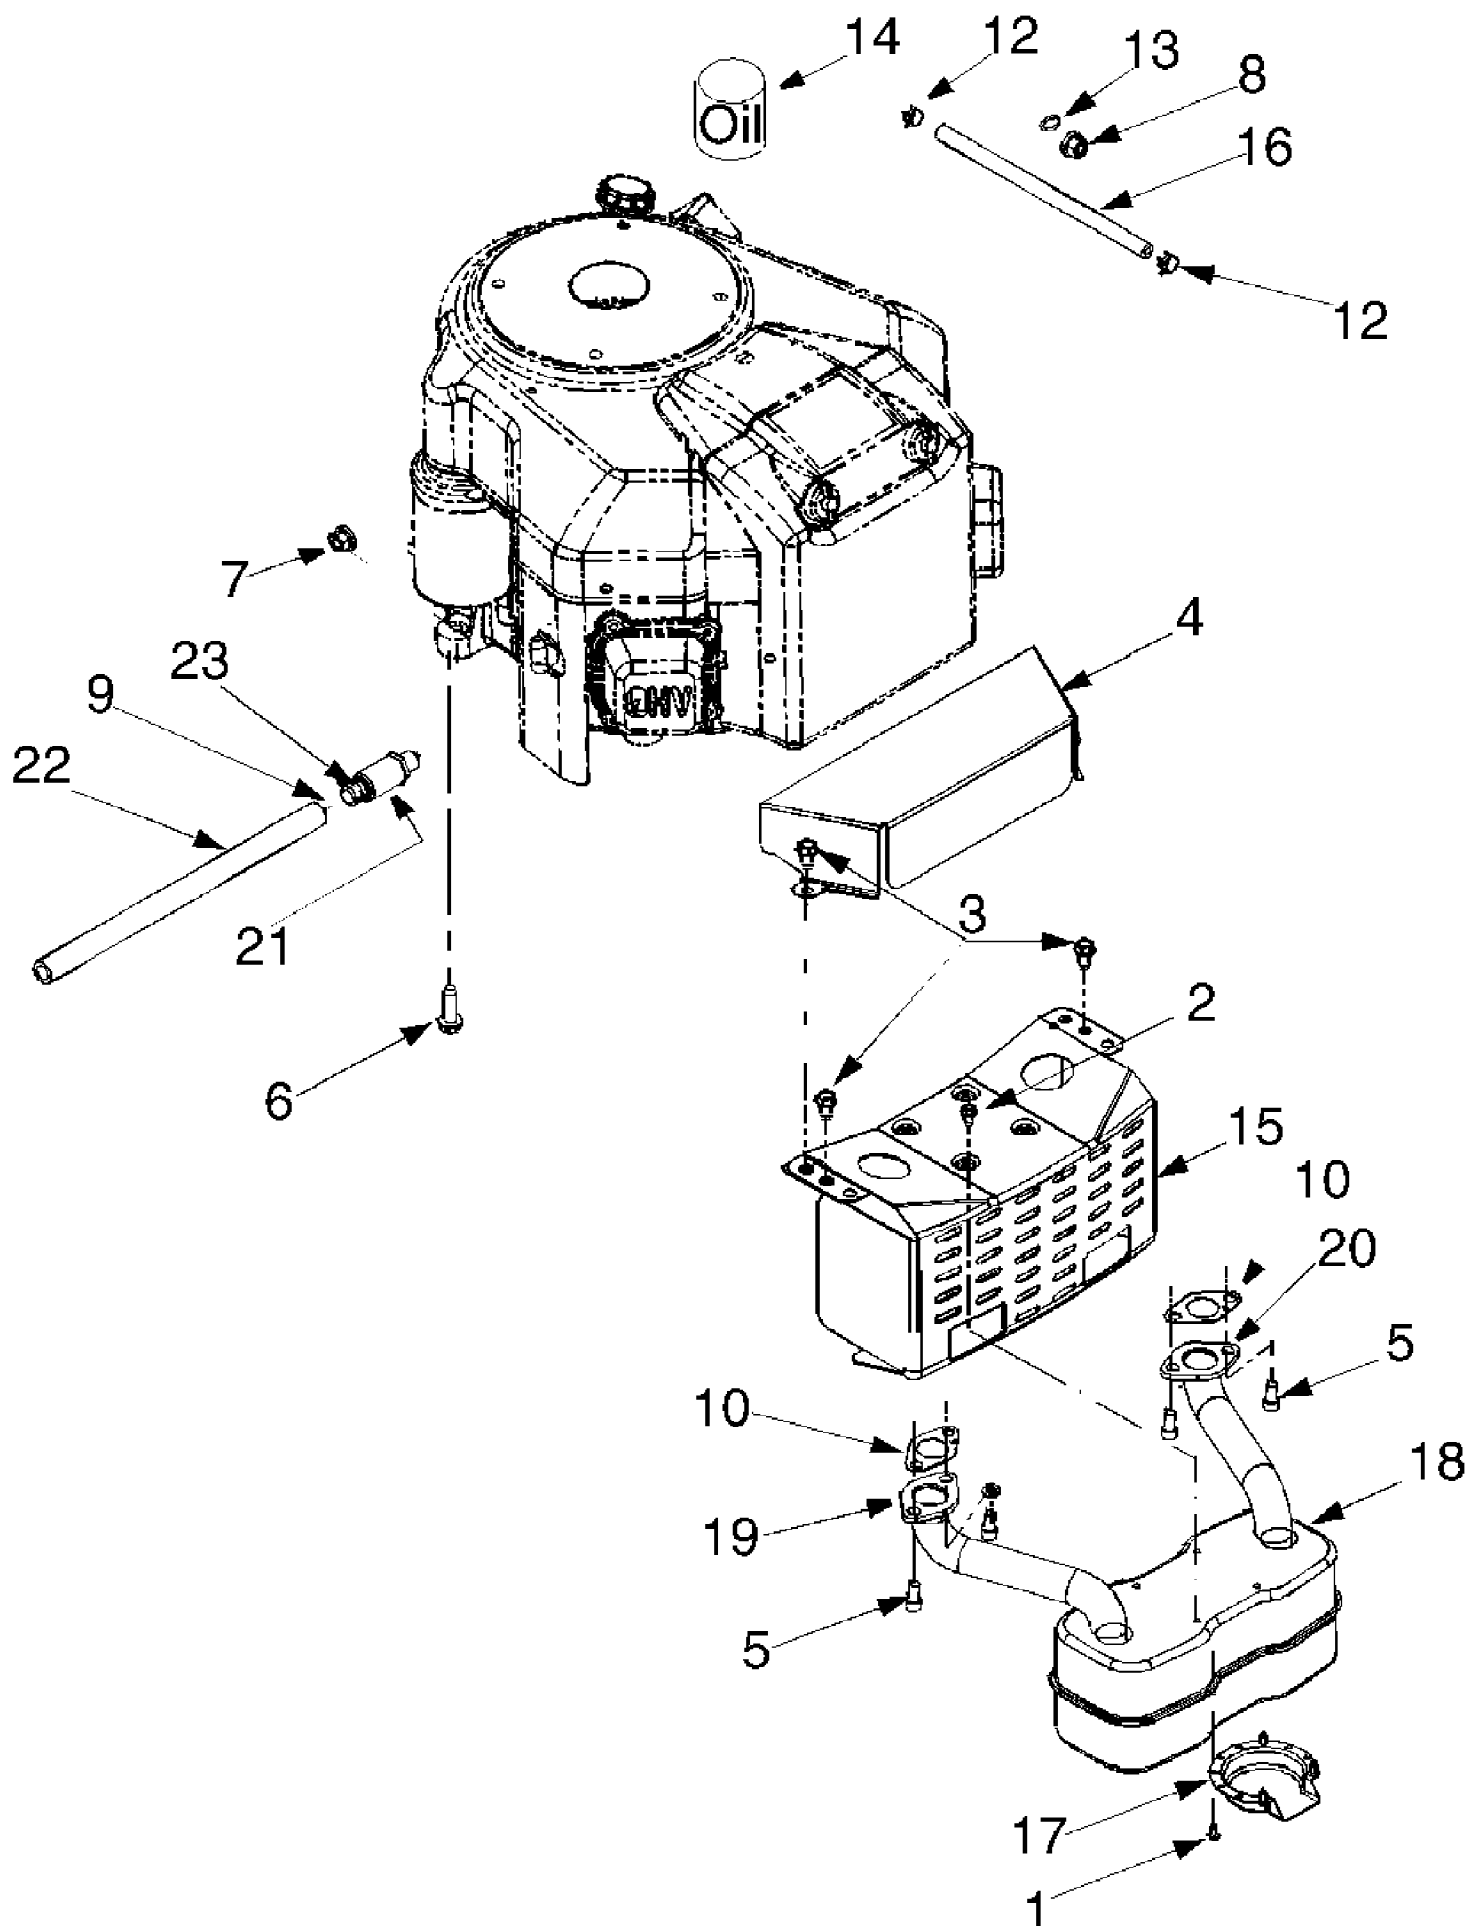

13A4616H790 LT-946H (2005)
Engine Accessories

Page 16 of 28

Ref #	Part Number	Qty	S/P/F	Description
1	710-0227	1	/P	AB Screw 38-18 x 0.5
2	710-0599	1	/P	TT Screw 1/4-20 x 0.5
3	710-0726	1	/P	AB Screw 5/16-20 x 0.75
4	783-0625C	1	/P	Heat Shield
5	710-1314A	1	/P	Socket Hd. Scr. 5/16-18 x 0.75
6	710-1315	1	/P	TT Screw 3/8-16 x 1.25
7	712-0271	1	/P	Sems Nut
8	712-3017	1	S	Hex Nut
9	721-0331	1		Pipe Sealant
10	721-0460	1		Exhaust Gasket
11	725-0157	1	/P	Cable Tie (Not Shown)
12	726-0205	1	/P	Hose Clamp
13	736-0300	1	S	Flat Washer
14	737-0169	1		Oil: SAE 30W
15	783-0615D	1	S	Muffler Bracket
16	751-0535	1		Fuel Line Hose
17	751-0564A	1	S	Deflector: Muffler
18	751-0616A	1	S	Dual Inlet Muffler
19	751-0814A	1	/P	Exhaust Pipe RH
20	751-0813A	1	/P	Exhaust Pipe LH
21	751-3140	1	S	Oil Drain
22	751-3141	1	S	Oil Drain Extension Hose
23	751-3142	1		Oil Drain Cap