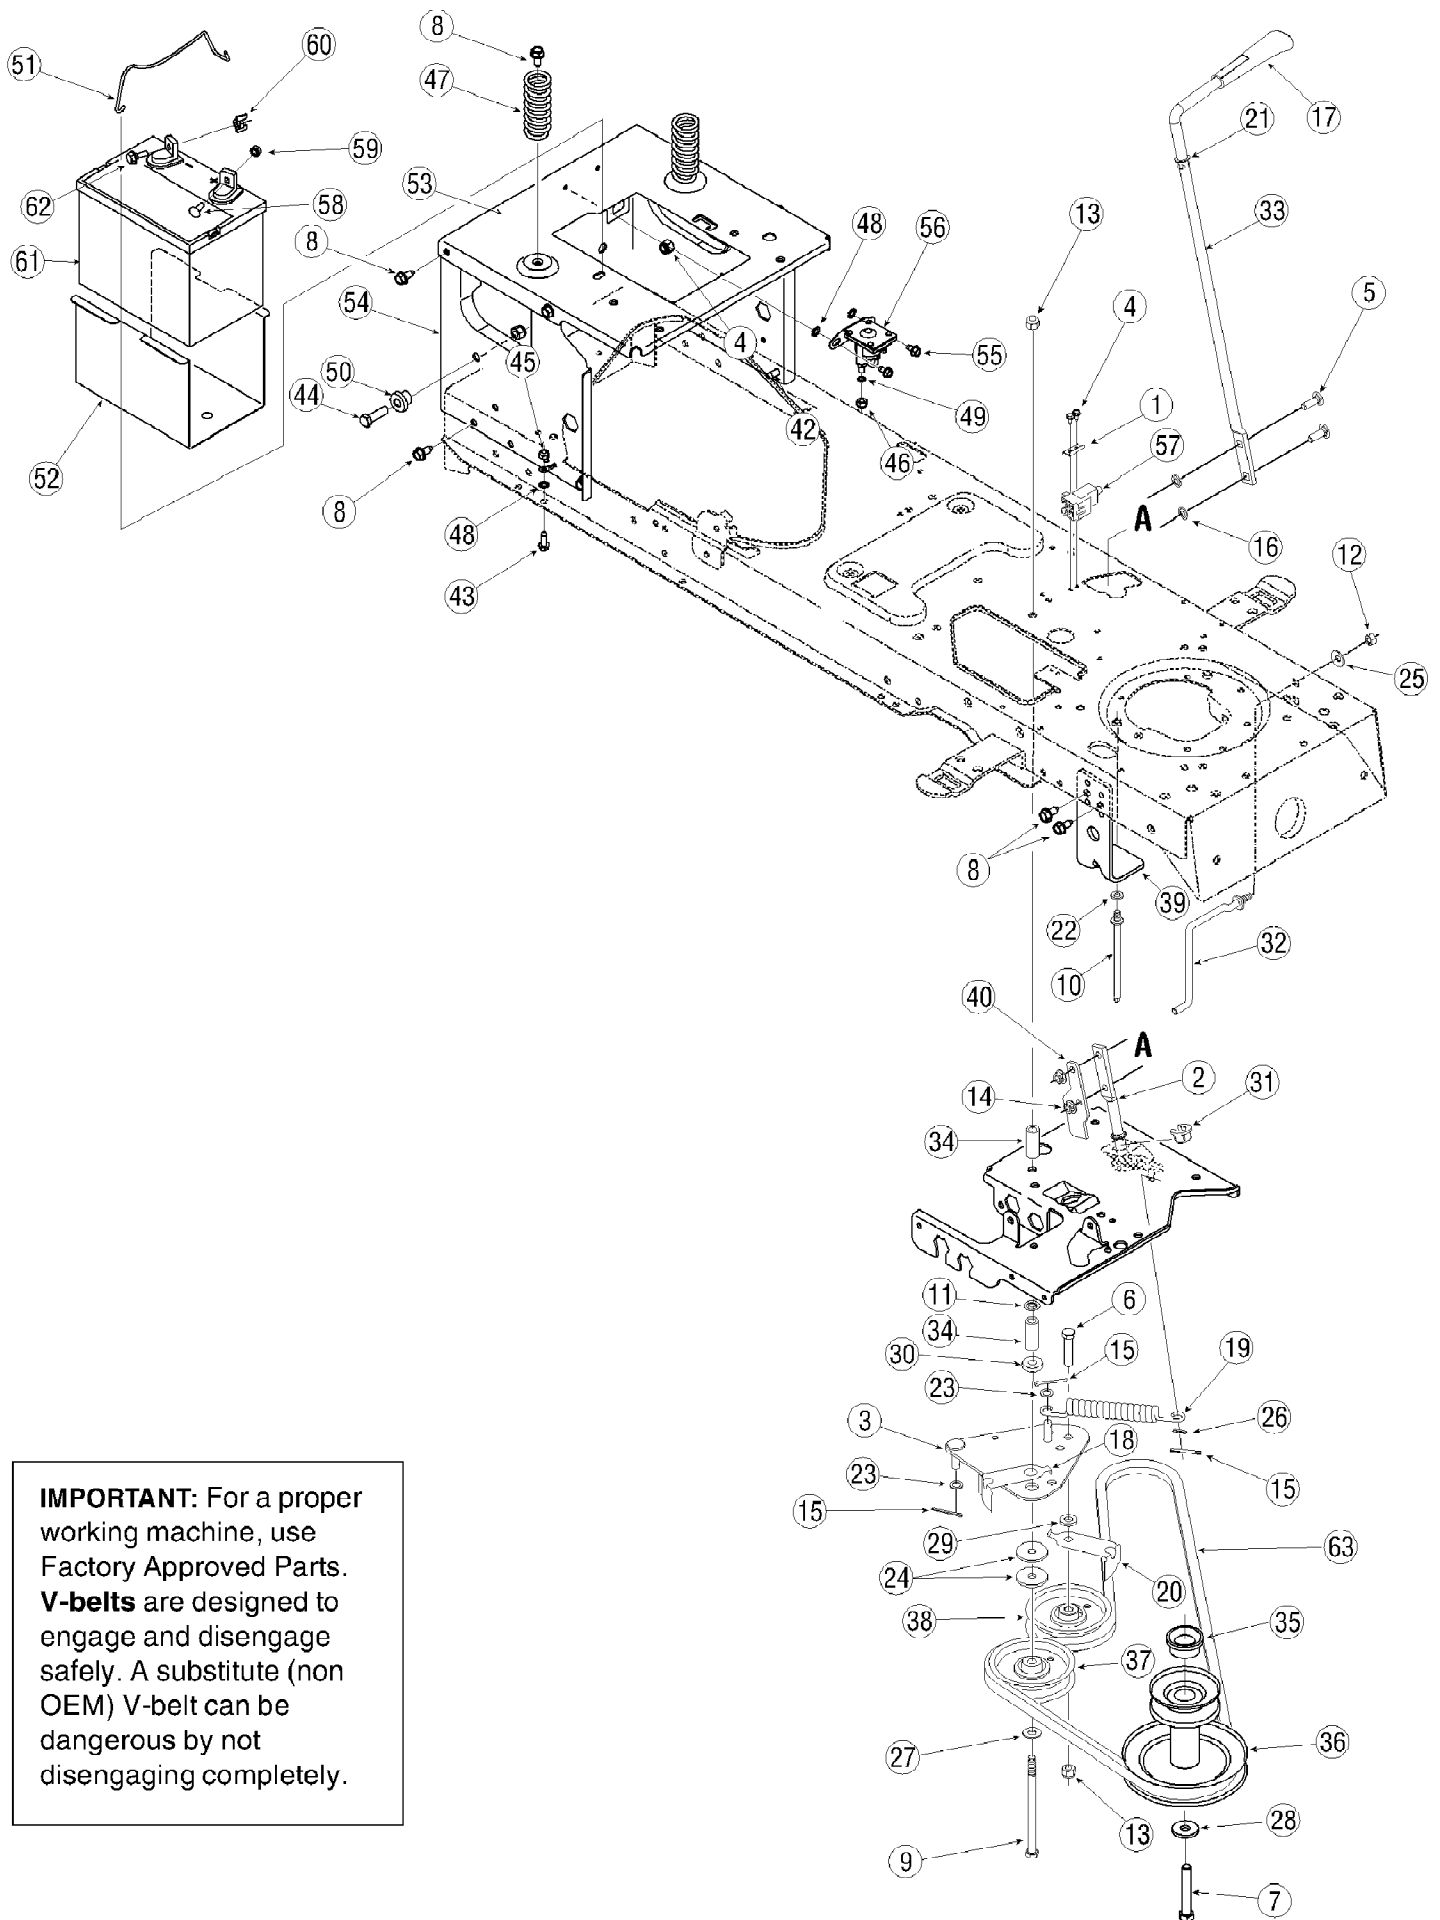

IMPORTANT: For a proper working machine, use Factory Approved Parts. **V-belts** are designed to engage and disengage safely. A substitute (non OEM) V-belt can be dangerous by not disengaging completely.

13A4616H790 LT-946H (2005)
PTO, Frame & Battery

Page 23 of 28

Ref #	Part Number	Qty	S/P/F	Description
1	17962	1		Plate, Switch
2	647-0064	1	/P	Lever Assembly, Engagement
3	683-0302	1	/P	Plate Assembly, Engagement
4	710-0224	1	S	Screw, #10-16, 0.500
5	710-0276	1	/P	Screw, Carriage, 5/16-18, 1.00
6	710-0347	1	/P	Screw, 3/8-16, 1.75, Gr5
7	710-04377	1		Screw, 7/16-20, 2.75, Gr5
8	710-0726	1	/P	Screw, 5/16-12, 0.750
9	710-0831	1		Screw, 3/8-16, 5.50, Gr5
10	711-1044	1	S	Pin, Belt Guard, 5/16 x 4.75
11	712-0229	1		Nut, Push, 3/8
12	712-04063	1	/P	Nut, Flange Lock, 5/16-18, Gr F, Nylon
13	712-04065	1	/P	Nut, Flange Lock, 3/8-16, Gr F, Nylon
14	712-3004A	1	/P	Nut, Flange Lock, 5/16-18, Gr5
15	714-0470	1	S	Pin, Cotter, 1/8 x 1.25
16	726-0201	1		Nut, Speed,.3125 ID
17	731-2111A	1	S	Knob, PTO
18	732-04245A	1		Belt Guard
19	732-0944	1		Spring, Extension,.75 OD x 6.75
20	732-1013	1		Belt Guard
21	736-0108	1	S	Washer, Flat,.510 x.750 x.033
22	736-0119	1	S	Washer, Lock, 5/16
23	736-0140	1	S	Washer, Flat,.385 x.62 x.063
24	736-0227	1	S	Washer, Flat,.390 x 1.500 x.134
25	736-0242	1	/P	Washer, Bell,.340 x.872 x.060
26	736-0275	1	S	Washer, Flat,.344 x.688 x.065
27	736-0300	1	S	Washer, Flat,.406 x.875 x.059
28	736-0322	1	/P	Washer, Flat,.450 x1.250 x.164
29	736-3010	1		Washer, Flat,.407 x.812 x.135
30	738-0372B	1	/P	Spacer, Shldr, 1.00 x.38 x.38
31	741-0708	1		Bearing, Flange, Hex Split.500 ID
32	747-04355	1		Keeper Rod, Belt
33	747-1112D	1	S	Engagement Handle, Deck
34	748-0415B	1	/P	Spacer,.385 ID x.635 OD x 1.54
35	750-0956	1		Spacer, 1.010 x 1.400 x.825
36	756-04143	1		Pulley, Engine, 3.56 x 6.12 Diameter
37	756-0487	1	/P	Pulley, Idler, V-type 5/8 x 4.0 Diameter
38	756-0627D	1	/P	Pulley, Idler, 3.50 Diameter
39	783-04467	1		Stop Bracket, Deck-Up
40	783-0744A	1		Stop Bracket, Engagement
41	683-04173	1	S	Frame Assembly, Lower
42	710-0607	1	/P	Screw, 5/16-18, 0.500
43	710-0642	1	/P	Screw, 1/4-20, 0.750
44	710-3005	1	/P	Screw, 3/8-16, 1.25, Gr5
45	712-04064	1	/P	Nut, Flange Lock, 1/4-20, Gr F, Nylon
46	712-3006	1	/P	Nut, Hex, 1/4-20, Gr5
47	732-04035	1		Spring, Compression, 1.28 OD x 3.125
48	736-0222	1	S	Washer, Lock, 1/4, External
49	736-0329	1	S	Washer, Lock, 1/4
50	738-04058	1		Spacer, Shoulder,.38 x 1.0 x.70
51	747-04121A	1		Hold Rod, Battery
52	783-0349	1		Battery Tray
53	783-04329A	1		Seat Bracket, Frame