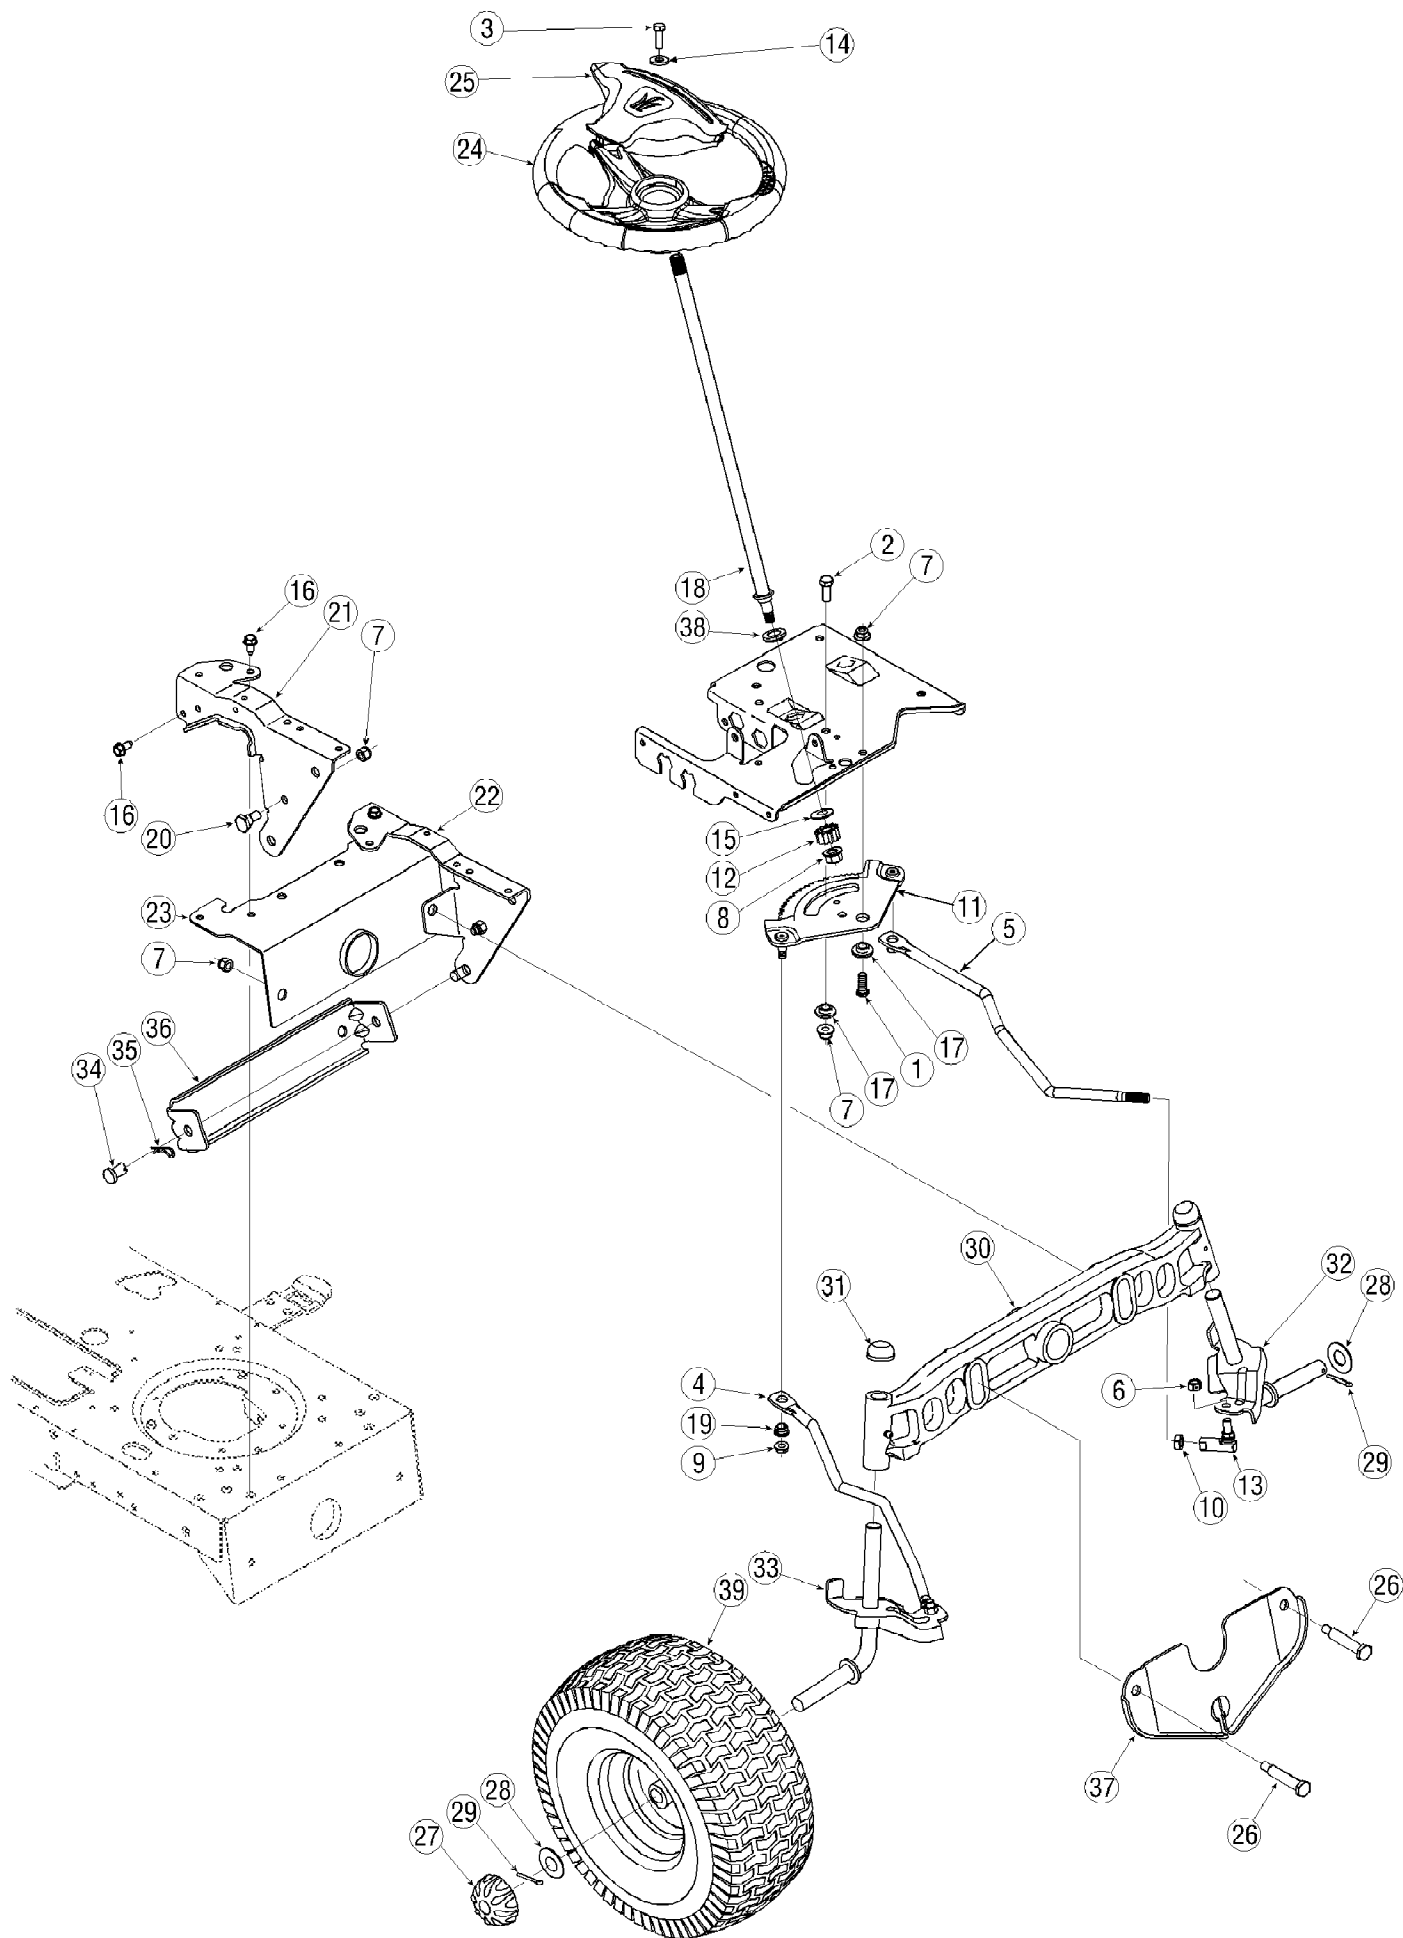

13A4616H790 LT-946H (2005)
Steering, Front Wheels & Axle

Page 28 of 28

Ref #	Part Number	Qty	S/P/F	Description
1	710-04095	1		Hex Screw, 3/8-16, 1.00, Gr5
2	710-0514	1	/P	Hex Screw, 3/8-16, 1.00, Gr5
3	710-0643	1	/P	Hex Screw, 5/16-18, 1.00, Gr5
4	711-1408	1		Link, Drag, RH
5	711-1409A	1	/P	Link, Drag, LH
6	712-0214	1	S	Nut, Hex Lock, 3/8-24
7	712-04065	1	/P	Nut, Flange Lock, 3/8-16, Grf, Nylon
8	712-0459	1	/P	Nut, Flange Lock, 7/16-20
9	712-3004A	1	/P	Nut, Flange Lock, 5/16-18, Gr5
10	712-0240	1	S	Nut, Jam, 7/16-20, Gr2
11	717-1550E	1	S	Gear, Steering, 11/90 Ratio
12	717-1554	1		Gear, Pinion, Steering
13	723-0448A	1	S	Ball Joint, 7/16-20, Lock
14	736-3004	1	S	Washer, Flat,.406 x.875 x.105
15	736-3084	1	/P	Washer, Flat,.51 x 1.12 x.06
16	710-0726	1	/P	Screw, 5/16-12, 0.750
17	738-04154	1		Spacer, Shoulder,.38 x 1.00 x.31
18	738-1001A	1	/P	Shaft, Steering,.625 OD x 24.25 Lg
19	741-0475	1	S	Plastic Bushing.380 ID
20	738-0143	1	/P	Screw, Shoulder,.498 x.340, 3/8-16
21	783-0726D	1	/P	Pivot Bracket, Support RH
22	783-0727C	1	/P	Pivot Bracket, Support LH
23	783-0728	1		Pivot Bracket, Bar
24	631-04008	1	S	Steering Wheel, 3 Spoke, Soft Grip
25	731-04065	1		Steering Wheel Cover
26	738-04128	1		Shlder Screw,.5 x 2.380, 3/8-16 LT942H)
26	738-1011A	1	/P	Shlder Screw,.5 x 2.2, 3/8-16 LT946H)
27	731-2290A	1	/P	Deluxe Hub Cap
28	736-0316	1	S	Flat Washer,.78 x 1.589 x.06
29	714-04039	1		Cotter Pin, 5/32 x 1.25
30	719-04105	1	/P	Cast Iron Pivot Bar
31	726-0341	1	/P	Push Cap
32	638-04006	1	S	LH Axle Assembly,.750 (LT942H)
32	638-04003	1	S	LH Axle Assembly,.750 (LT946H)
33	638-04005	1	S	RH Axle Assembly,.750 (LT942H)
33	638-04004	1	S	RH Axle Assembly,.750 (LT946H)
34	711-0332	1	S	Pin, Clevis,.50 x.78 (LT946H)
35	714-04023	1	S	Cotter Pin, Inter,.080 x 1.5625 (LT946H)
36	783-0720A	1	S	Front Adjustment Bracket (LT946H)
37	783-04568	1		Deck Hanger Bracket, Front (LT942H)
38	741-0656A	1	S	Hex Flange Bearing
39	634-04087	1	S	Wheel Assembly Complete, 15 x 6
	734-04040	1	S	Tire Only 15 x 6 x 6 Not Shown
	634-04081	1	S	Rim Only w/ Valve Stem Not Shown
	741-0516B	1	/P	BRG:FLG:.760 X 1.00 X 1.20 LG Not Shown
	741-0990B	1	/P	BRG:FLG:.760 ID W/GREASE FTG Not Shown