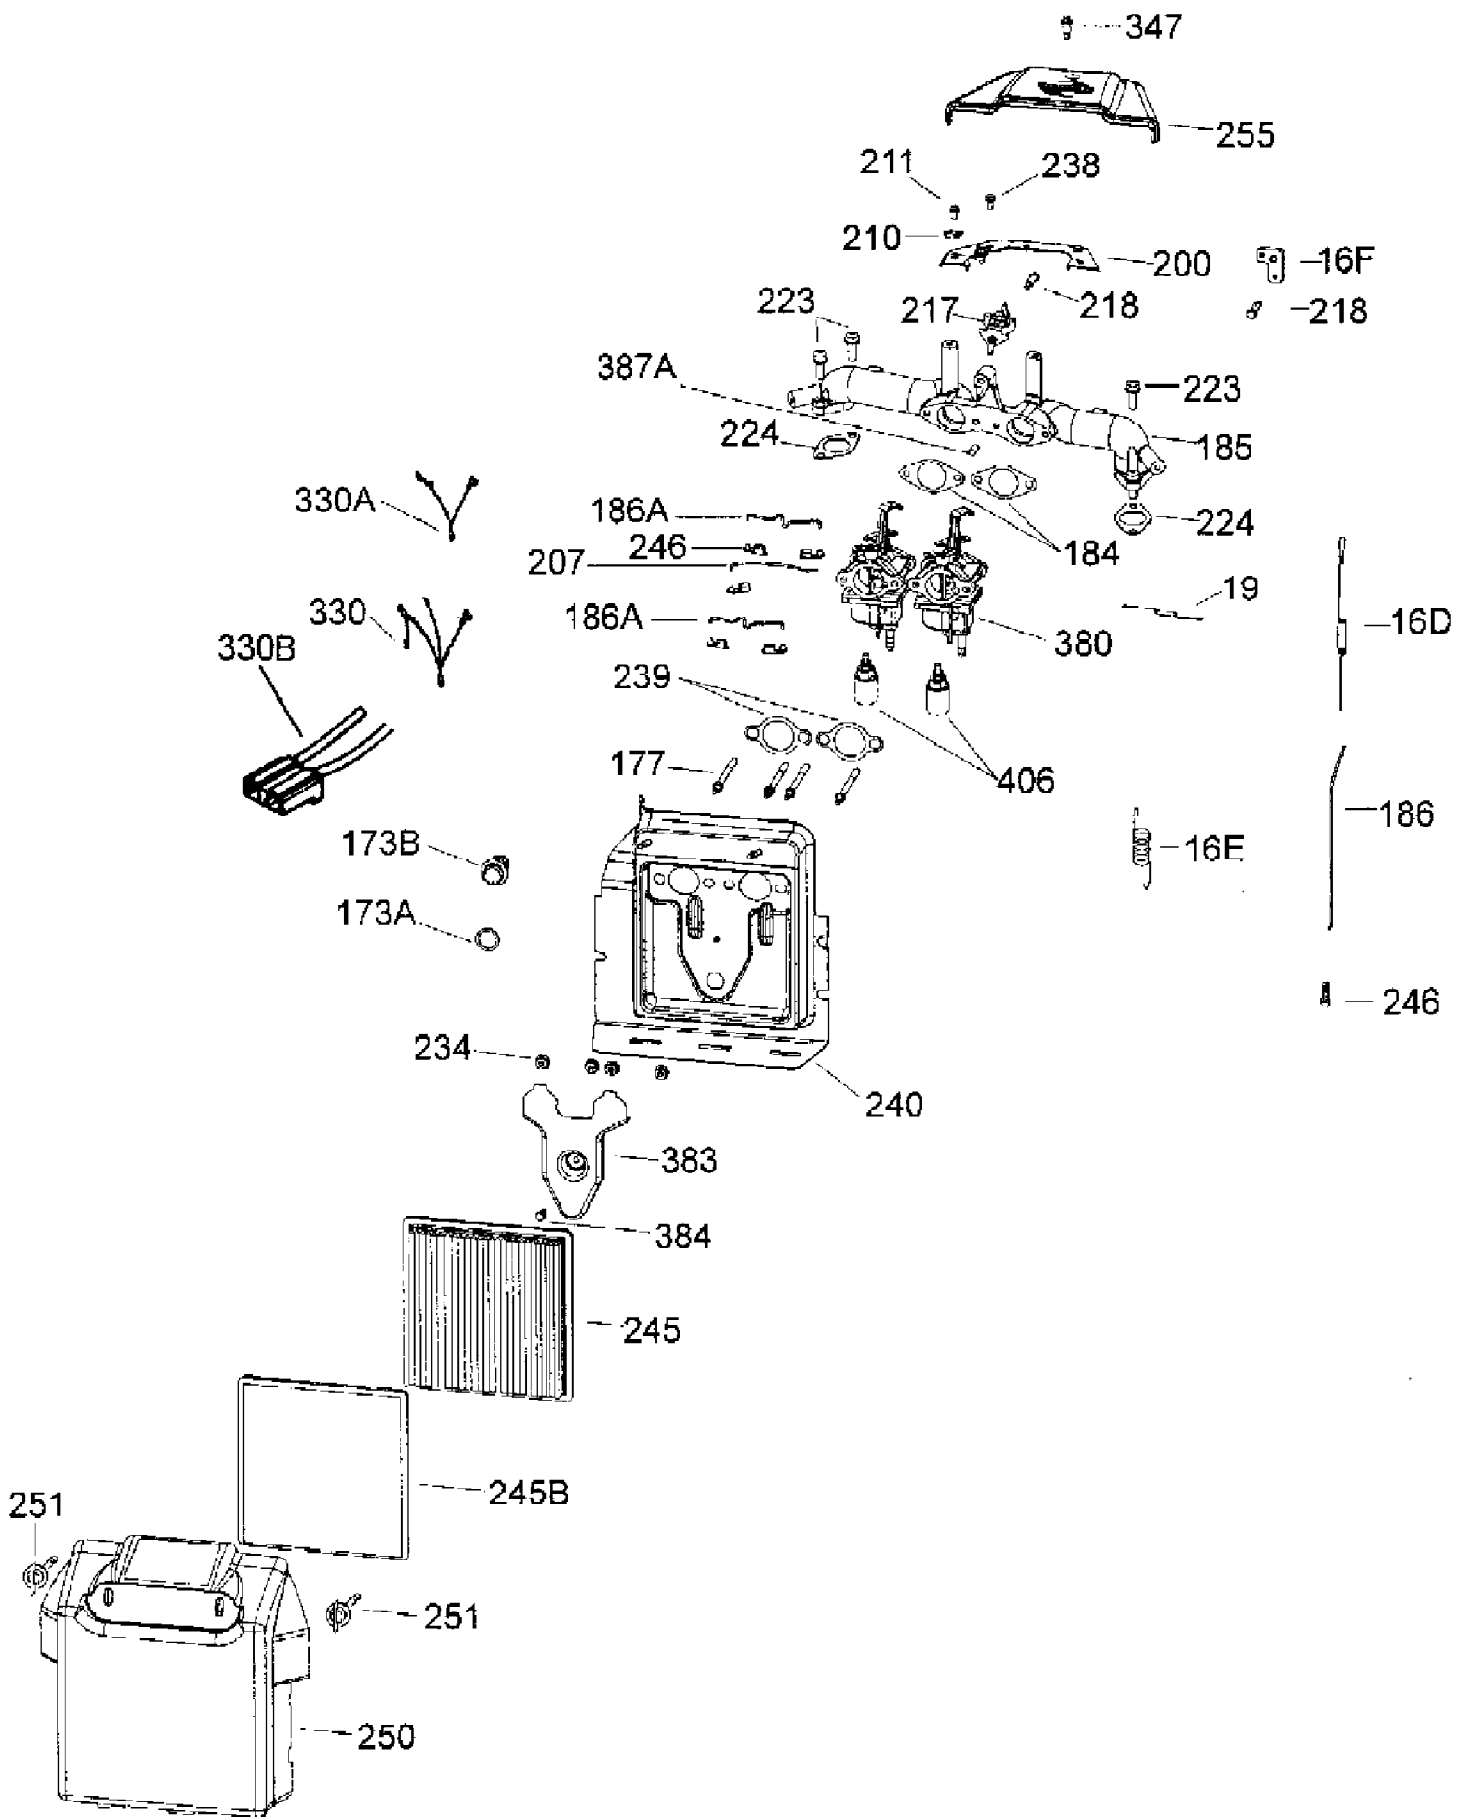

13A4616H790 LT-946H (2005)
Engine 2

Page 14 of 28

Ref #	Part Number	Qty	S/P/F	Description
16D	TC-37415	1		Governor Spring, Hi-speed
16E	TC-37417	1		Governor Idle Spring
16F	TC-37418	1		Bell Crank Lever
19	TC-37416	1		Throttle Spring
72C	TC-37651	1		Oil Drain Valve
173A	TC-37410	1		Breather Tube Grommet
173B	TC-37409	1		Breather Tube Fitting
177	TC-651067	1		Carburetor Mounting Stud
184	TC-36352	1	/P	Carburetor to Intake Pipe Gasket
185	TC-37396	1		Intake Pipe (Incl. 387A)
186	TC-37404	1		Governor Link
186A	TC-37405	1		Choke Link
200	TC-37400	1		Control Bracket
207	TC-37406	1		Throttle Link
210	TC-27793	1	/P	Conduit Clip
211	TC-28942	1	/P	Screw, 10-32 x 3/8"
217	TC-37419	1		Control Lever
218	TC-651070	1		Screw, 10-32 x 1-1/4"
223	TC-650971	1		Screw, T-30 5/16-18 x 7/8"
224	TC-33515A	1		Intake Pipe Gasket (Pipe to Head)
234	TC-650928	1		Lock Nut, 1/4-20
238	TC-650902	1		Screw, 10-32 x 7/16"
239	TC-36358	1	/P	Air Cleaner Gasket
240	TC-37691	1		Air Cleaner Body Ass'y. (Incl. 239)
245	TC-37360	1	/P	Air Cleaner Filter (Paper)
245B	TC-37361	1	/P	Air Cleaner Pre-Filter (Poly)
246	TC-37407	1	/P	Connector Bushing Link
250	TC-37690	1		Air Cleaner Cover
251	TC-37689	1	/P	Wing Nut, 1/4-20 x 1-19/32"
255	TC-37420	1		Control Cover
313A	TC-36674	1		Spacer
314	TC-651007	1		Screw, T-15, 10-24 x 15/16"
319	TC-651015	1		Screw, 1/4-20 x 1-1/8"
320	TC-611184	1	/P	Regulator (16 Amp)
323A	TC-611277	1		Terminal
323B	TC-611282	1		Terminal
330	TC-37739	1		Fuel Solenoid Wire Assembly (R & G)
330A	TC-37403	1		Fuel Solenoid Wire Assembly (Black)
347	TC-650898A	1		Screw, 10-32 x 27/32"
380	TC-640221	1	/P	Carburetor (Incl. 184 & 428)
383	TC-37411	1		Carburetor Baffle
384	TC-30200	1	/P	Screw, 10-24 x 9/16" Self Tap
387A	TC-37397	1		Roll Pin
406	TC-611221	1	/P	Fuel Shut-Off Solenoid