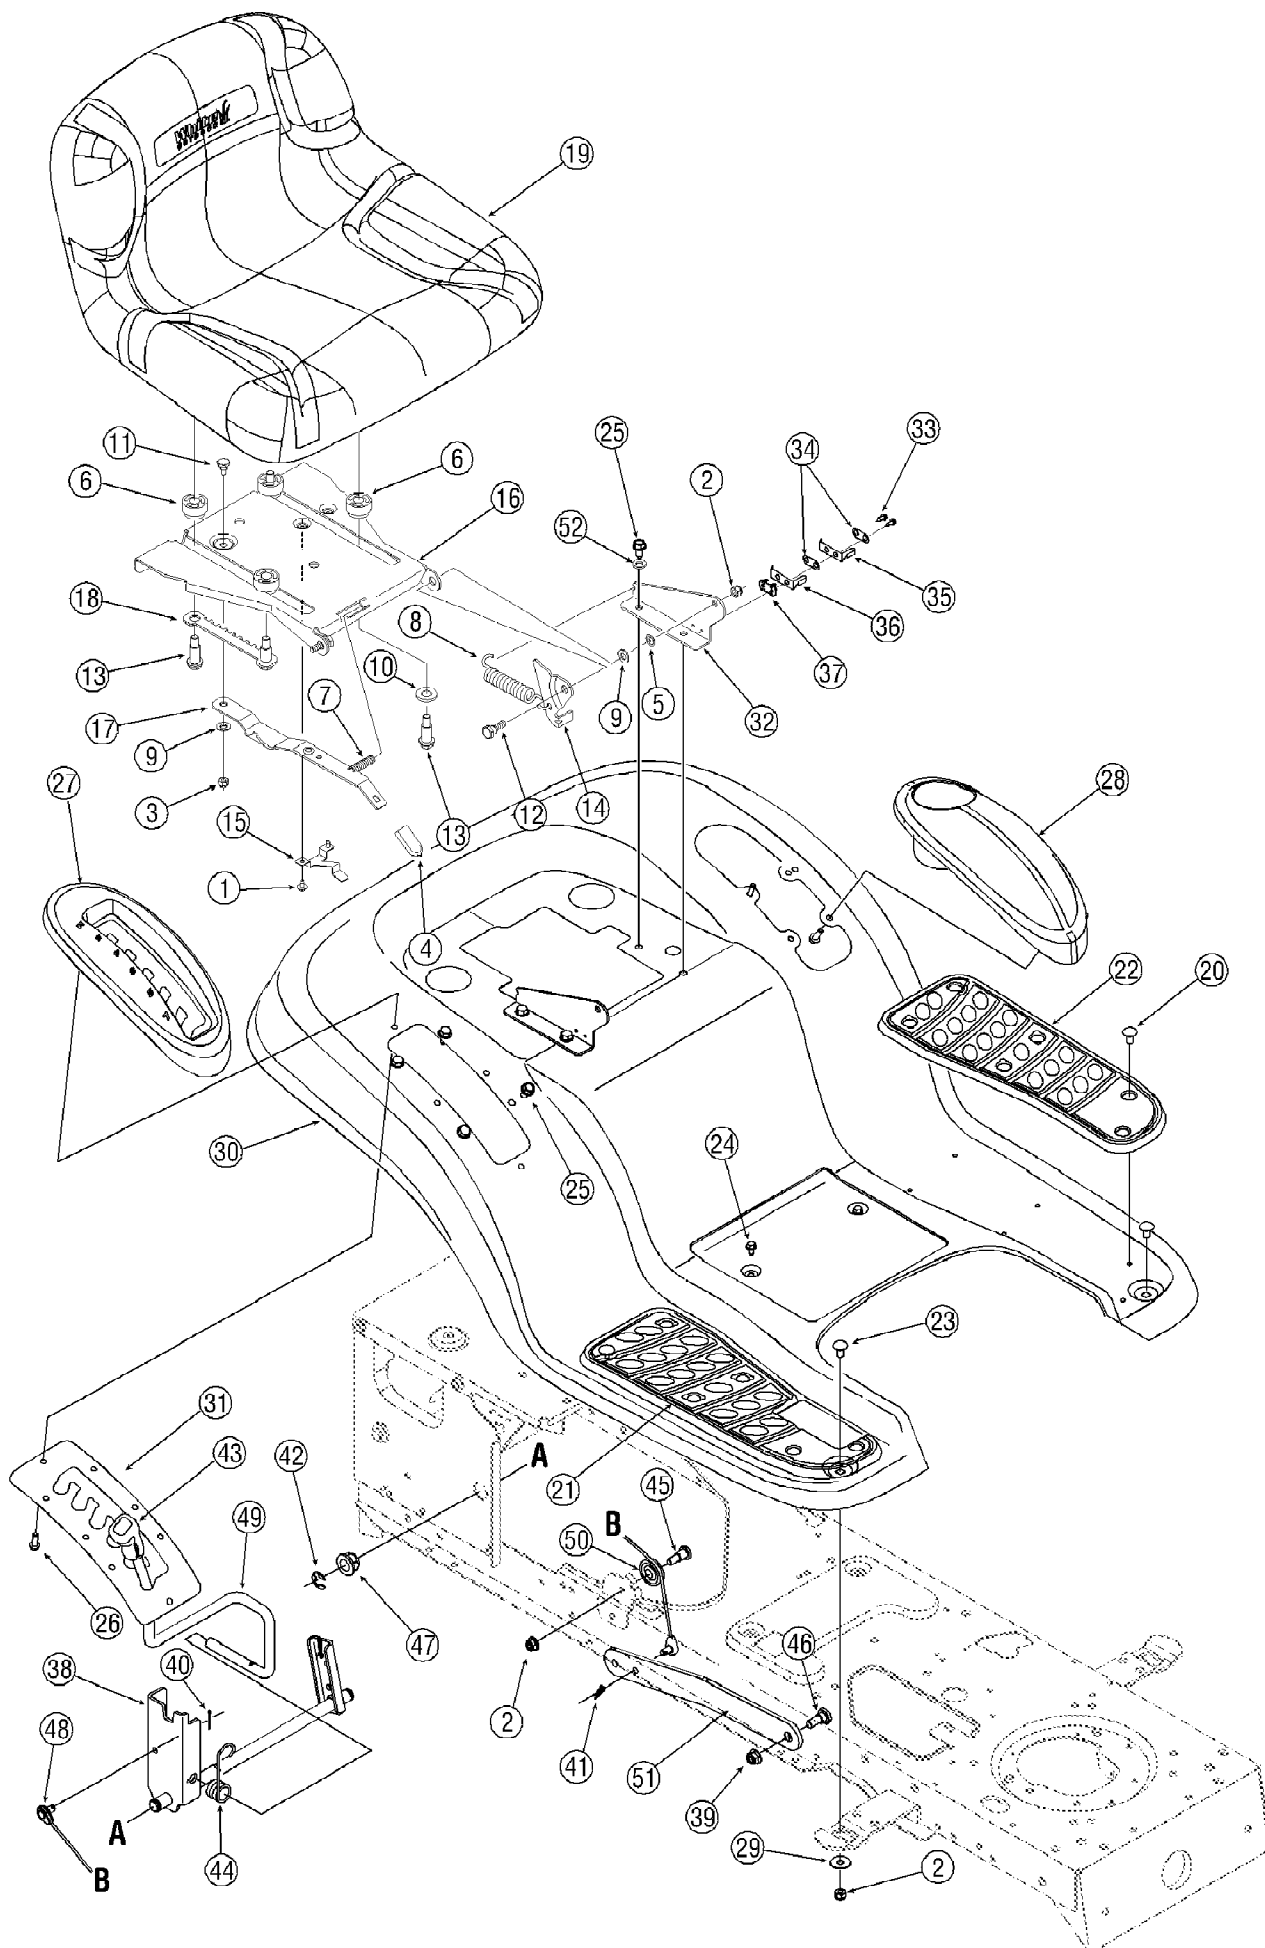

13A4616H790 LT-946H (2005)
Fender & Seat

Page 18 of 28

Ref #	Part Number	Qty	S/P/F	Description
1	710-1268	1	/P	Screw, #10-16 x.375
2	712-04063	1	/P	Nut, Flange Lock, 5/16-18, Gr F, Nylon
3	712-3027	1	S	Nut, Flange Lock, 1/4-20
4	720-0309A	1	/P	Seat Adjuster Grip
5	726-0201	1		Nut, Speed,.3125 ID
6	731-04074	1		Spacer
7	732-0499	1		Compression Spring,.41 x 1.5
8	732-1184	1	/P	Spring, Extension,.84 Dia. x 4.6
9	736-0275	1	S	Wash, Flat,.344 x.688 x.065
10	736-3019	1		Wash, Flat,.531x 1.062 x.134
11	738-0137A	1	S	Screw, Shoulder,.340 x.285,1/4-20
12	738-0296	1	S	Screw, Shoulder,.437 x.268, 5/16-18
13	738-0966	1	S	Screw, Shoulder,.50 x.925, 3/8-16
14	783-0209C	1	S	Seat Bracket, Lift
15	783-0611	1		Seat Stop
16	783-0738B	1	S	Seat Pivot Bracket
17	783-0739A	1	S	Seat Adjustment Lever
18	783-0753	1		Seat Adjustment Selector
19	757-04014A	1	S	Medium Back Seat, Black
20	726-3046	1	/P	Ratchet Clip
21	735-0656	1		RH Foot Pad, Rubber
22	735-0657	1		LH Foot Pad, Rubber
23	710-0260A	1	/P	Bolt, Carriage, 5/16-18,.62, Gr1
24	710-0599	1	/P	Screw, 1/4-20, 0.500
25	710-0726	1	/P	Screw, 5/16-12, 0.750
26	710-0895	1		Screw, 1/4-15, 0.750
27	731-1990	1		Cover, Lift Lever
28	731-1993A	1		Cover, w/ Cup Holder
29	736-3078	1	/P	Washer, Flat,.344 x 1.0 x.063
30	783-04333A	1		Fender
31	783-0677	1	S	Adjustment Bracket, Lift
32	783-1489A	1	/P	Mounting Bracket, Seat
33	710-0227	1	/P	Screw, #8-18 x.50
34	726-0279	1		Plate, Insulator
35	725-1303	1	S	Spring Switch, Outer
36	725-1439	1		Spring Switch, Inner
37	726-0278	1		Plate, Insulator Boss
38	753-06260	1	/P	Shaft Assembly, Lift Service Kit Replaces 683-04079
39	712-04065	1	/P	Nut, Flange Lock, 3/8-16, Gr F, Nylon
40	714-0104	1	S	Pin, Cotter,.072 Dia. x 1.13
41	714-0111	1	S	Pin, Cotter, 3/32, 1.0
42	716-0106A	1		Ring, E Type,.625 Dia.
43	720-0311	1		Grip, Handle, 1/2
44	732-0874	1	/P	Spring, Torsion
45	738-0138A	1	/P	Screw, 5/16-18 x.620 Gr2
46	738-04130	1		Screw, Shld,.625 x.165, 3/8-16 (LT942H)
46	738-0380	1	S	Screw, Shld,.50 x.27, 3/8-16 (LT946H)
47	741-0225	1	S	Bearing, Hex Flange
48	746-0968	1		Cable, Lift, 16.16
49	747-04155	1		Handle, Lift
50	756-1154	1		Pulley, Roller