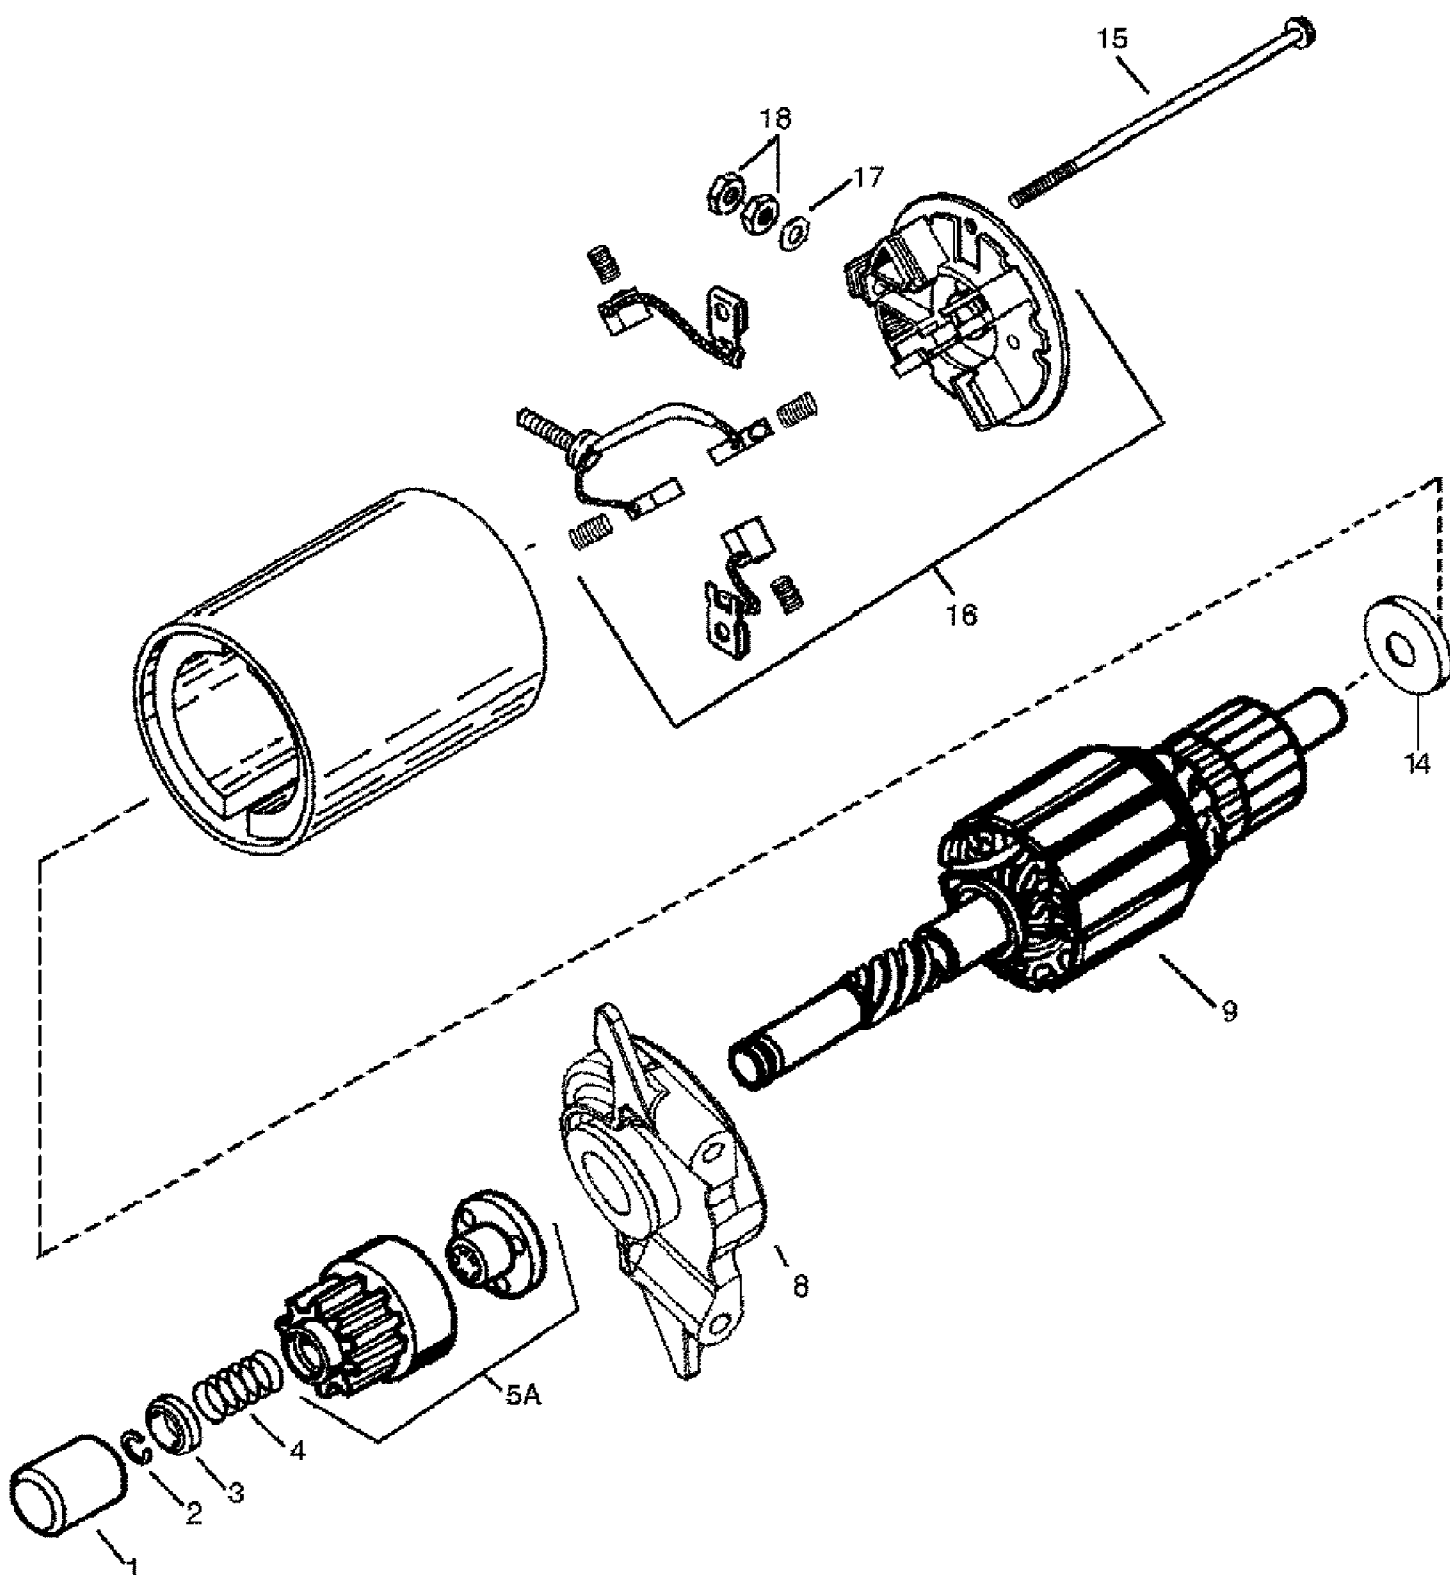

13A4616H790 LT-946H (2005)
Starter

Page 26 of 28

Ref #	Part Number	Qty	S/P/F	Description
	TC-37284	1	/P	Electric Starter (12 Volt)
1	TC-33841	1		Dust Cover
2	TC-33842	1		Retainer Ring
3	TC-33843	1		Spring Retainer
4	TC-33854	1		Anti-drift Spring
5A	TC-36853	1		Gear & Nut (Incl. 2)
8	TC-37354	1		Drive End Cap Assembly
9	TC-37355	1		Armature
14	TC-35897	1		Thrust Washer
15	TC-36856	1		Case Bolt
16	TC-37356	1		End Cap & Brush Card Ass'y (Incl.14,17 & 18)
17	TC-650168	1		Washer
18	TC-650864	1	/P	Nut