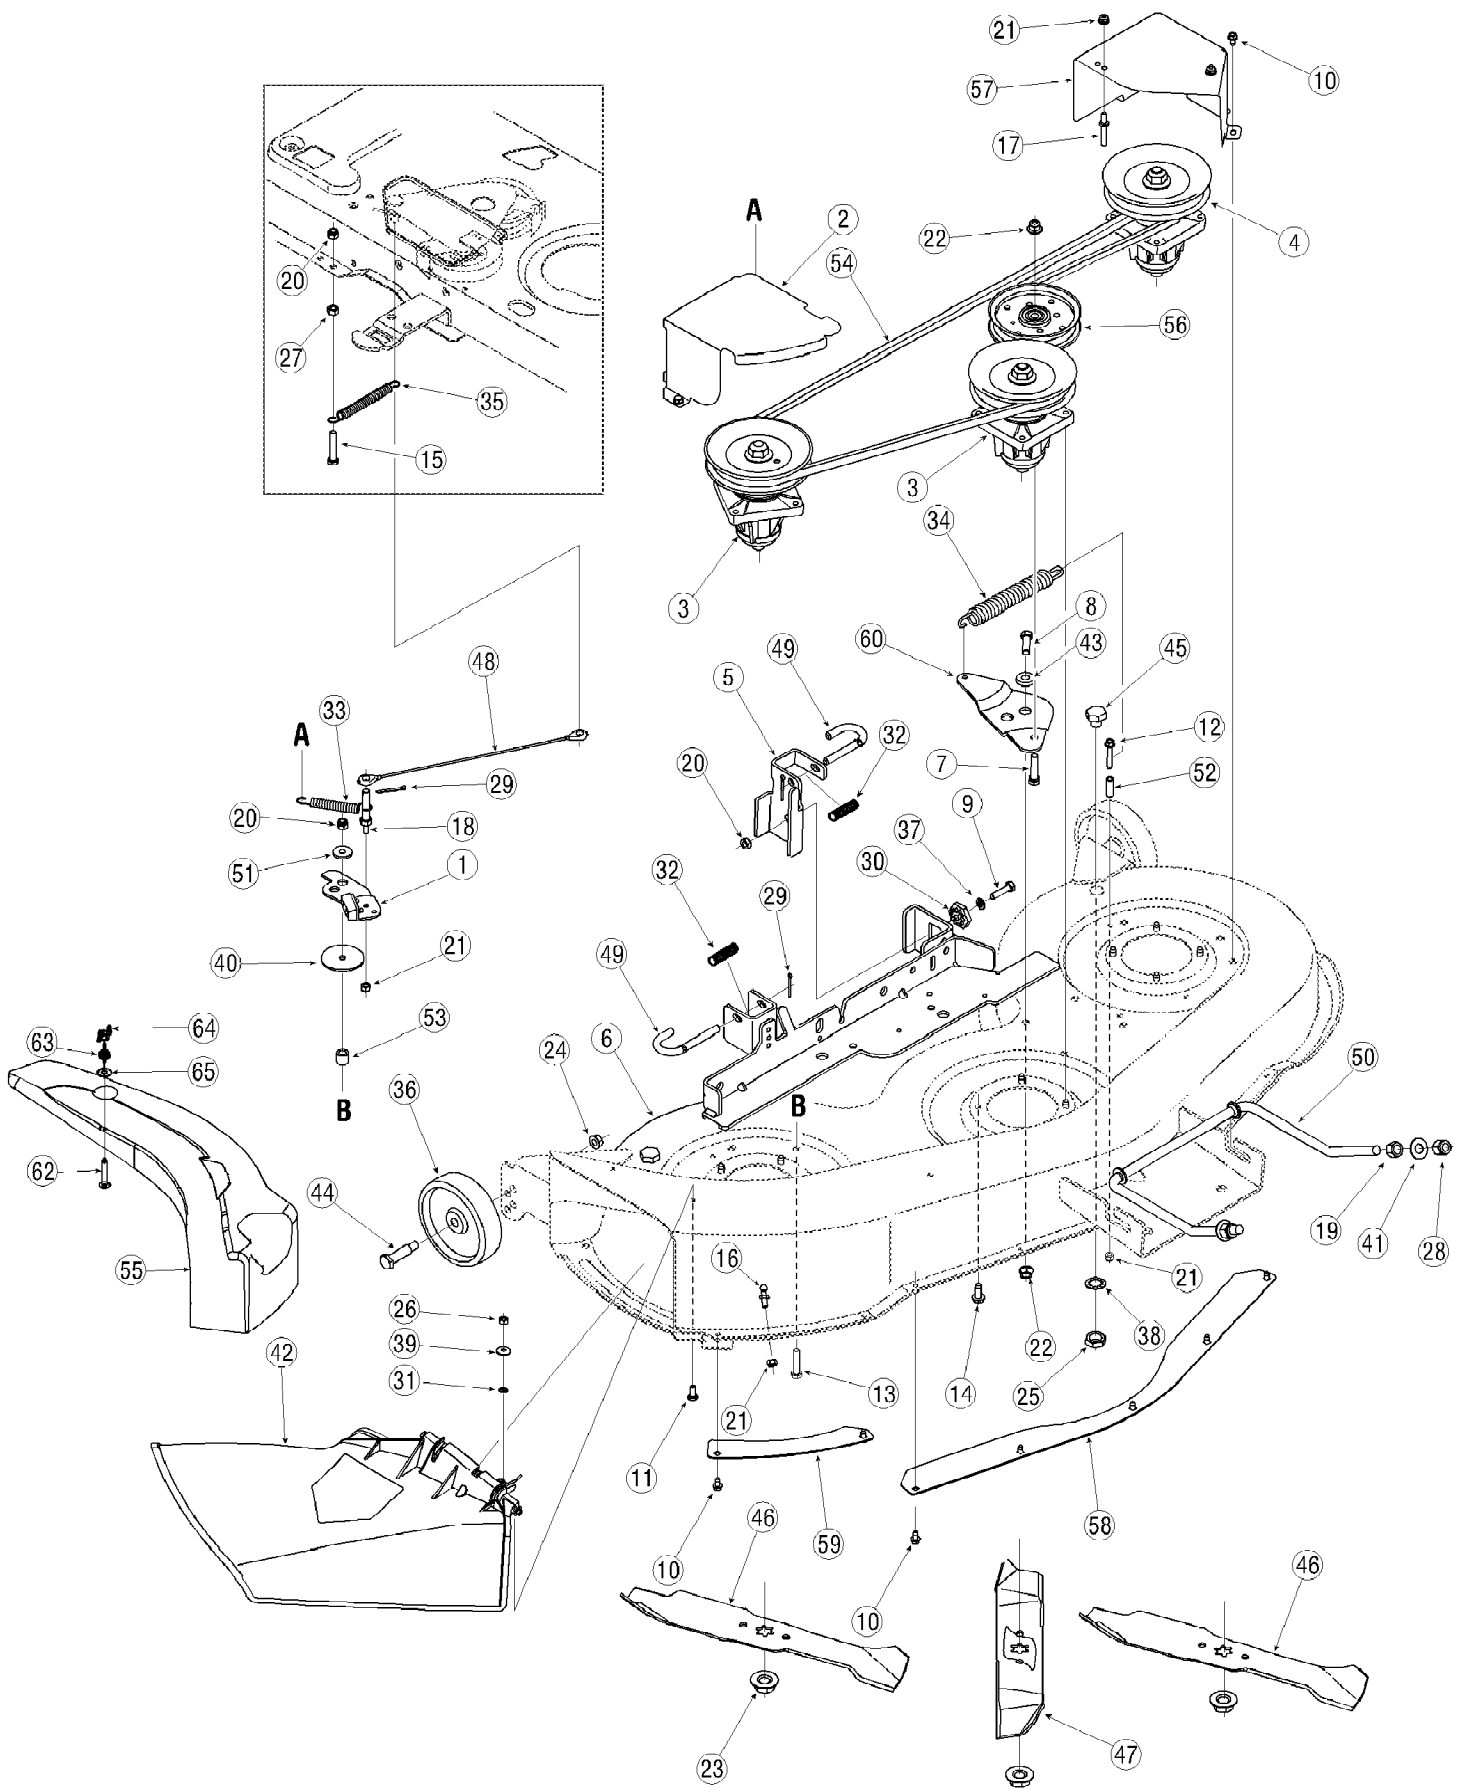

13A4616H790 LT-946H (2005)
Carburetor

13A4616H790 LT-946H (2005)
Carburetor

Page 2 of 28

Ref #	Part Number	Qty	S/P/F	Description
	TC-640221	1	/P	Carburetor (Incl. 184 of Engine Parts List)
1	TC-640216	1		Throttle Shaft & Lever Assembly
5	TC-640037	1		Dust Seal
6	TC-640038	1		Throttle Shutter
7	TC-650506	1		Throttle & Choke Shutter Screws
10	TC-640217	1		Choke Shaft & Lever Assembly
11	TC-632785	1		Choke Return Spring
14	TC-640177	1		Choke Shutter
17	TC-651025	1		Throttle Crack Screw/Idle Speed Screw
18	TC-630766	1		Tension Spring
25	TC-640220	1		Float Bowl Assembly
25A	TC-730649	1	/P	Float Bowl Repair Kit
27	TC-632544	1		Float Shaft
28	TC-632543	1	/P	Float
29	TC-640047	1	/P	Float Bowl to Body Gasket
30	TC-632709	1	/P	Inlet Needle & Seat
32	TC-640041	1		Bowl Drain Screw
33	TC-640042	1		Bowl Drain Washer
36	TC-640067	1		Main Nozzle Tube
37	TC-632547	1		O-ring
38	TC-632545	1	/P	Spring, Main Nozzle Tube
38A	TC-36918	1		Spring
39	TC-640218A	1		Float Bowl Retainer
40	TC-640219	1		Main Fuel Jet
47	TC-630748	1		Welch Plug, Idle Mixing Well