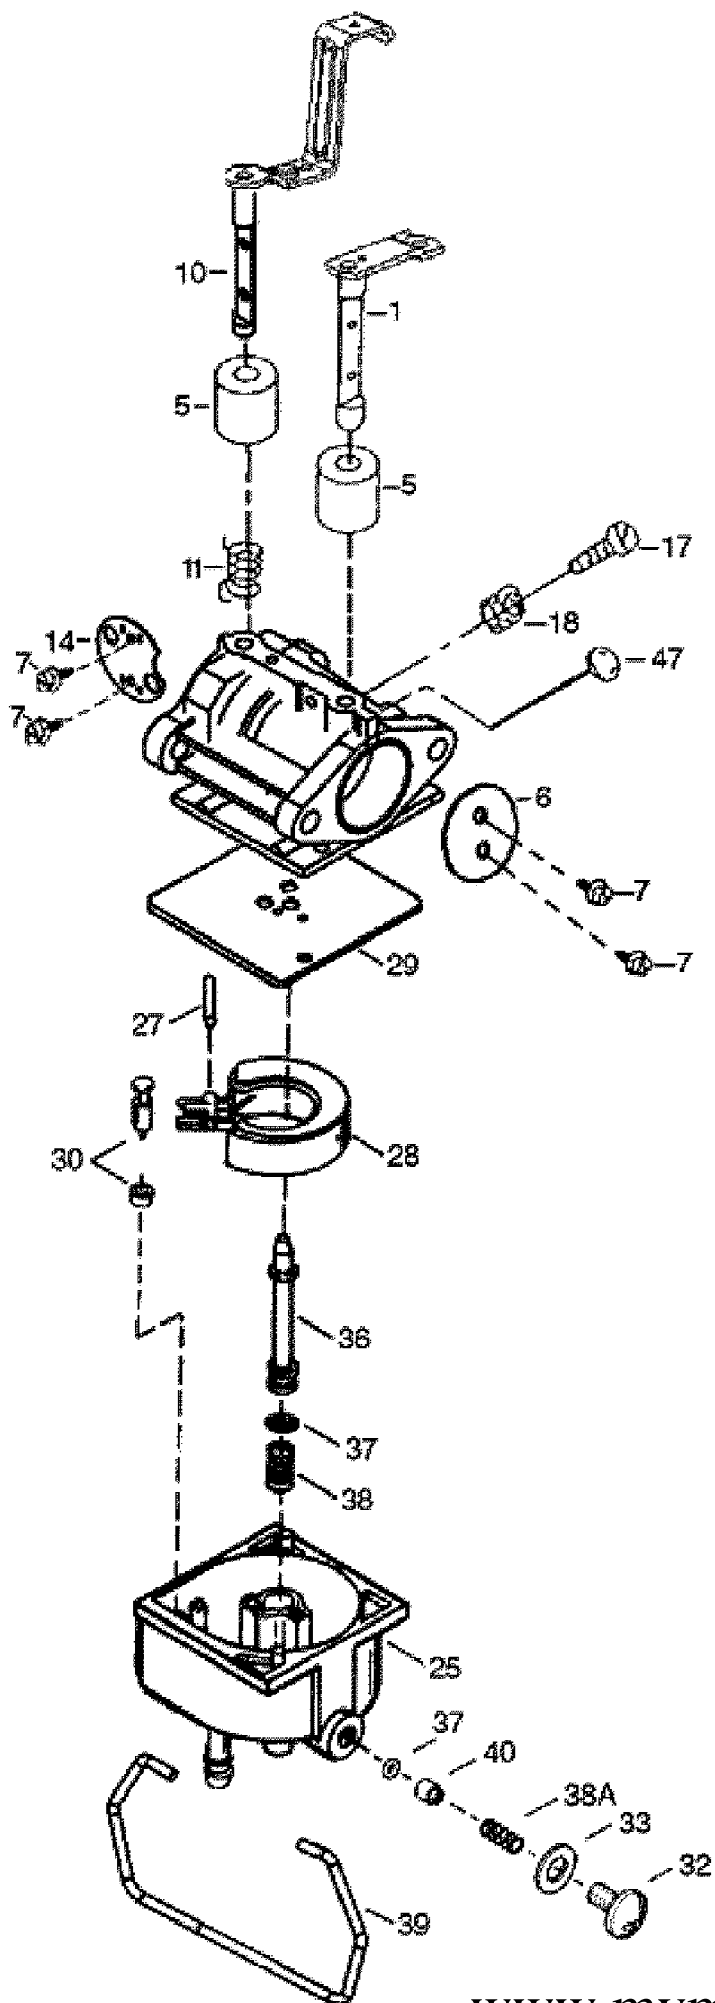

13A4616H790 LT-946H (2005)
Carburetor

13A4616H790 LT-946H (2005)
Carburetor

Page 2 of 28

Ref #	Part Number	Qty	S/P/F	Description
	TC-640221	1	/P	Carburetor (Incl. 184 of Engine Parts List)
1	TC-640216	1		Throttle Shaft & Lever Assembly
5	TC-640037	1		Dust Seal
6	TC-640038	1		Throttle Shutter
7	TC-650506	1		Throttle & Choke Shutter Screws
10	TC-640217	1		Choke Shaft & Lever Assembly
11	TC-632785	1		Choke Return Spring
14	TC-640177	1		Choke Shutter
17	TC-651025	1		Throttle Crack Screw/Idle Speed Screw
18	TC-630766	1		Tension Spring
25	TC-640220	1		Float Bowl Assembly
25A	TC-730649	1	/P	Float Bowl Repair Kit
27	TC-632544	1		Float Shaft
28	TC-632543	1	/P	Float
29	TC-640047	1	/P	Float Bowl to Body Gasket
30	TC-632709	1	/P	Inlet Needle & Seat
32	TC-640041	1		Bowl Drain Screw
33	TC-640042	1		Bowl Drain Washer
36	TC-640067	1		Main Nozzle Tube
37	TC-632547	1		O-ring
38	TC-632545	1	/P	Spring, Main Nozzle Tube
38A	TC-36918	1		Spring
39	TC-640218A	1		Float Bowl Retainer
40	TC-640219	1		Main Fuel Jet
47	TC-630748	1		Welch Plug, Idle Mixing Well